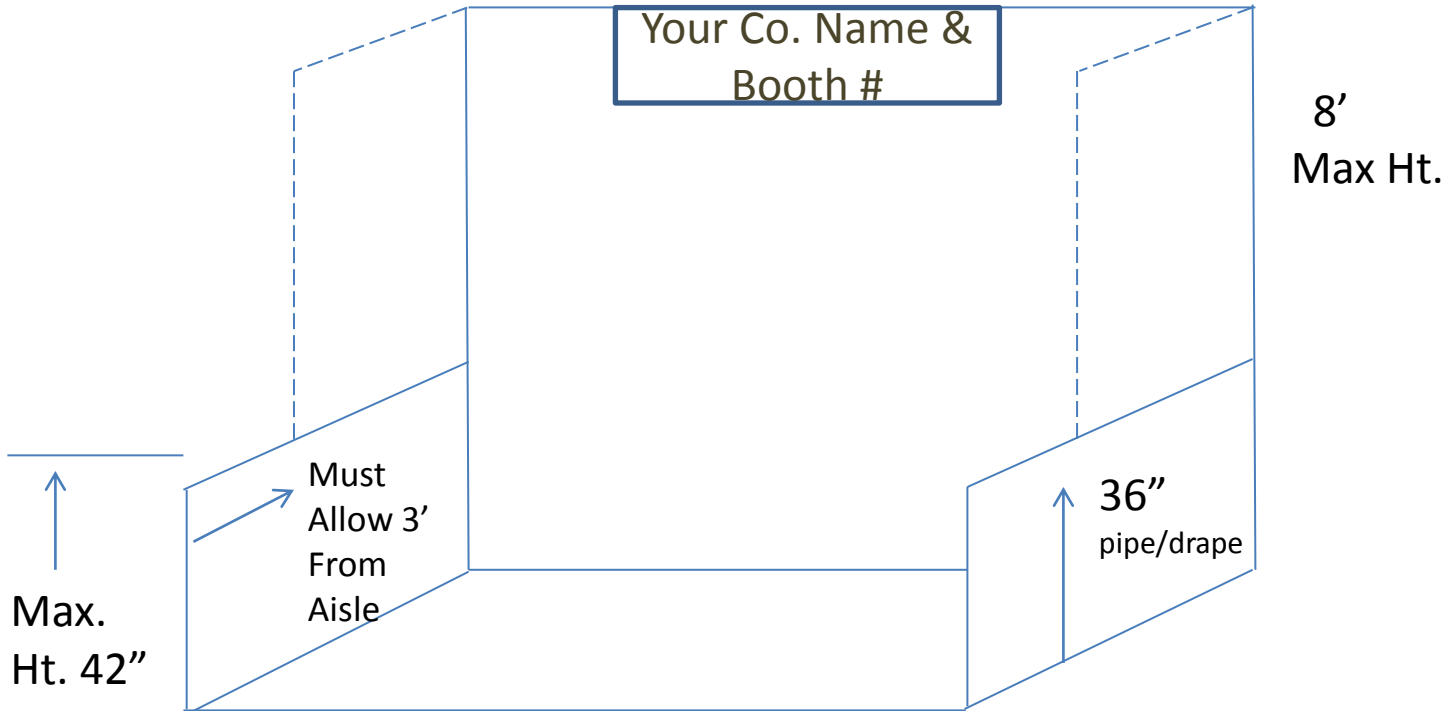

INLINE BOOTH GUIDELINES

Floor covering is required in all booths. The height of any part of the display within the front 3 feet of the exhibit will not exceed 42''. Any visible unfinished sides of exhibit, front, back and sides, must either be finished or covered with drape.